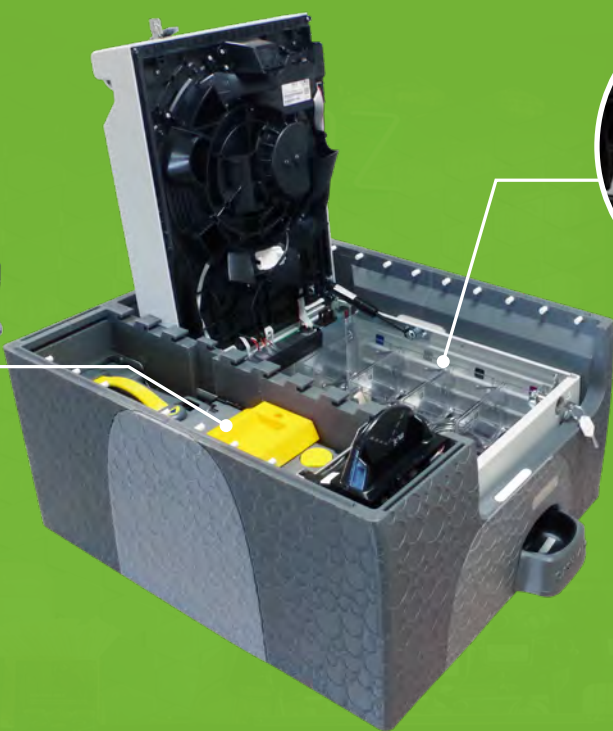

The compact !

Innovative, Simple, Powerful

Ready to install

Discreet on your sales area

For all businesses

The CashMag Desktop is **the ultimate compact cash recycler**. It was designed to take **as little space as possible** and to be the most **discreet in all kinds of stores**.

A «**NON STOP**» system allows the **DESKTOP** to **operate with a jammed recycler or hopper, or a completely broken down module with VCR**. Your cashings continue, you keep calm !

Note Module

- 3 security locks
- 400 note capacity
- Counterfeit note detection
- Easy unloading of the CashBox
- Simplified operations
- Reliable
- Fast
- Sturdy

Coin Module

- 3 security locks
- 4000 coin capacity
- Counterfeit coin detection
- Ultra fast coin return (~ 4s)
- Easy unloading of coins
- Rejection of foreign bodies

Features of the DESKTOP Cash Recycler

Security	6 locks (3 for notes and 3 for coins)
Control	Detects fake banknotes and coins and foreign bodies
Installation	Cash recycler ready to install !
Compatibility	<p>All POS softwares</p> <ul style="list-style-type: none"> - Windows : Without development and immediately - Android, Linux, iOS : Thanks to our API to be integrated
Dimensions (HxWxD)	(H) 280 x (W) 500 x (D) 570 mm
Weight	45 Kg
Bank note module	<p>2 recyclable amounts (€5 & €10 or €10 & €20)</p> <p>2 x 60 banknotes</p> <p>Banknotes dispensed individually</p> <p>Cashbox for 400 banknotes</p>
Coin module	<p>Storage and recycler capacity for 4000 coins</p> <p>Up to 50 coins accepted or dispensed per transaction</p> <p>Insert 10 coins per second, 6 coins per second dispensed</p>
Origin	French design and manufacture
Option	Customizable color of the chassis